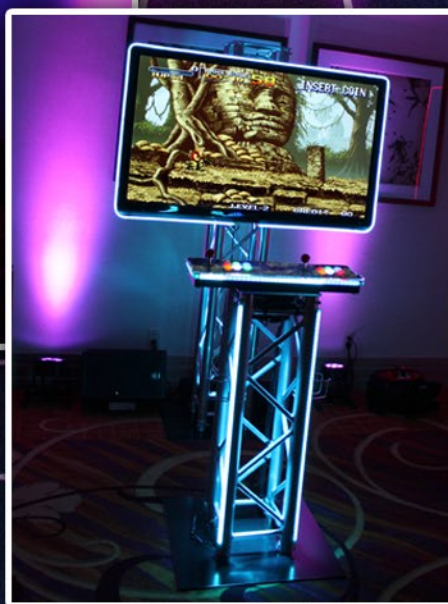

RETRO ARCADES

Game On!

These totally awesome multi-cade machines play tons of the most popular classic arcade games from the 80s and 90s including: Ms. Pac Man, Galaga, Dig Dug, Street Fighter, Mortal Kombat, Donkey Kong, Joust, Metal Slug, Space Invaders, Frogger, Centipede, Q-Bert, TMNT, Tron, Raiden, The Simpsons, Tekken, Alien vs. Predator, and many more!

Custom-designed especially for events, these unique arcades feature big bright 55" screens mounted on LED-lit aluminum trusses, rear up-lighting, LED trim lighting, and sturdy cup holders for your thirsty guests.

All of the various lighting is RGB customizable and can be easily changed via remote control to perfectly match the color scheme of your event.

The arcade machines come with a full-time attendant to help your guests pick and play games. All the fun and excitement of the 80s and 90s, with no quarters needed!